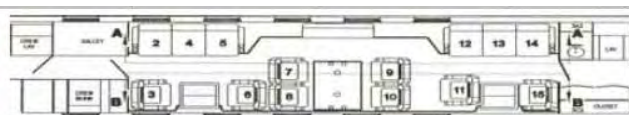

Seats	Range (s.m.)	Cruise speed (mph)	Height (ft)	Length (ft)	Width (ft)	Cost per hour
14	4,500	530	6.2	45.1	7.3	\$6,500*

\* Does not include \$450/day fee for Cabin Coordinator